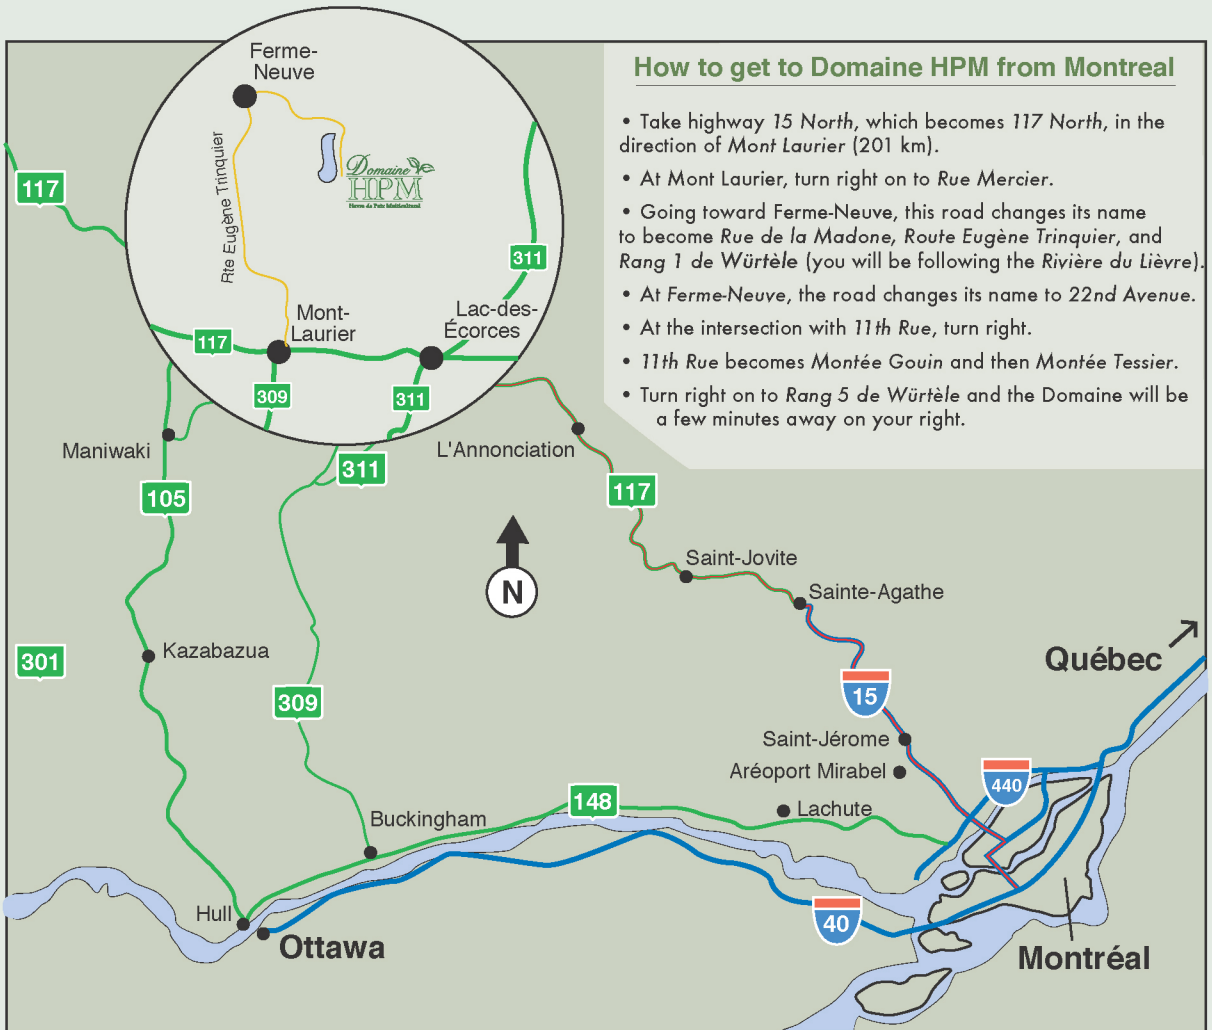

How to get to Domaine HPM from Montreal

- Take highway 15 North, which becomes 117 North, in the direction of *Mont Laurier* (201 km).
- At *Mont Laurier*, turn right on to *Rue Mercier*.
- Going toward *Ferme-Neuve*, this road changes its name to become *Rue de la Madone*, *Route Eugène Trinquier*, and *Rang 1 de Würtèle* (you will be following the *Rivière du Lièvre*).
- At *Ferme-Neuve*, the road changes its name to *22nd Avenue*.
- At the intersection with *11th Rue*, turn right.
- *11th Rue* becomes *Montée Gouin* and then *Montée Tessier*.
- Turn right on to *Rang 5 de Würtèle* and the *Domaine* will be a few minutes away on your right.

Havre de Paix Multiculturel

68, rang Würtèle, Ferme-Neuve (Upper Laurentians)
Reservation : (514) 241-5002 or info@domainehpm.com
Telephone number at Domaine HPM : 1 819-587-3317